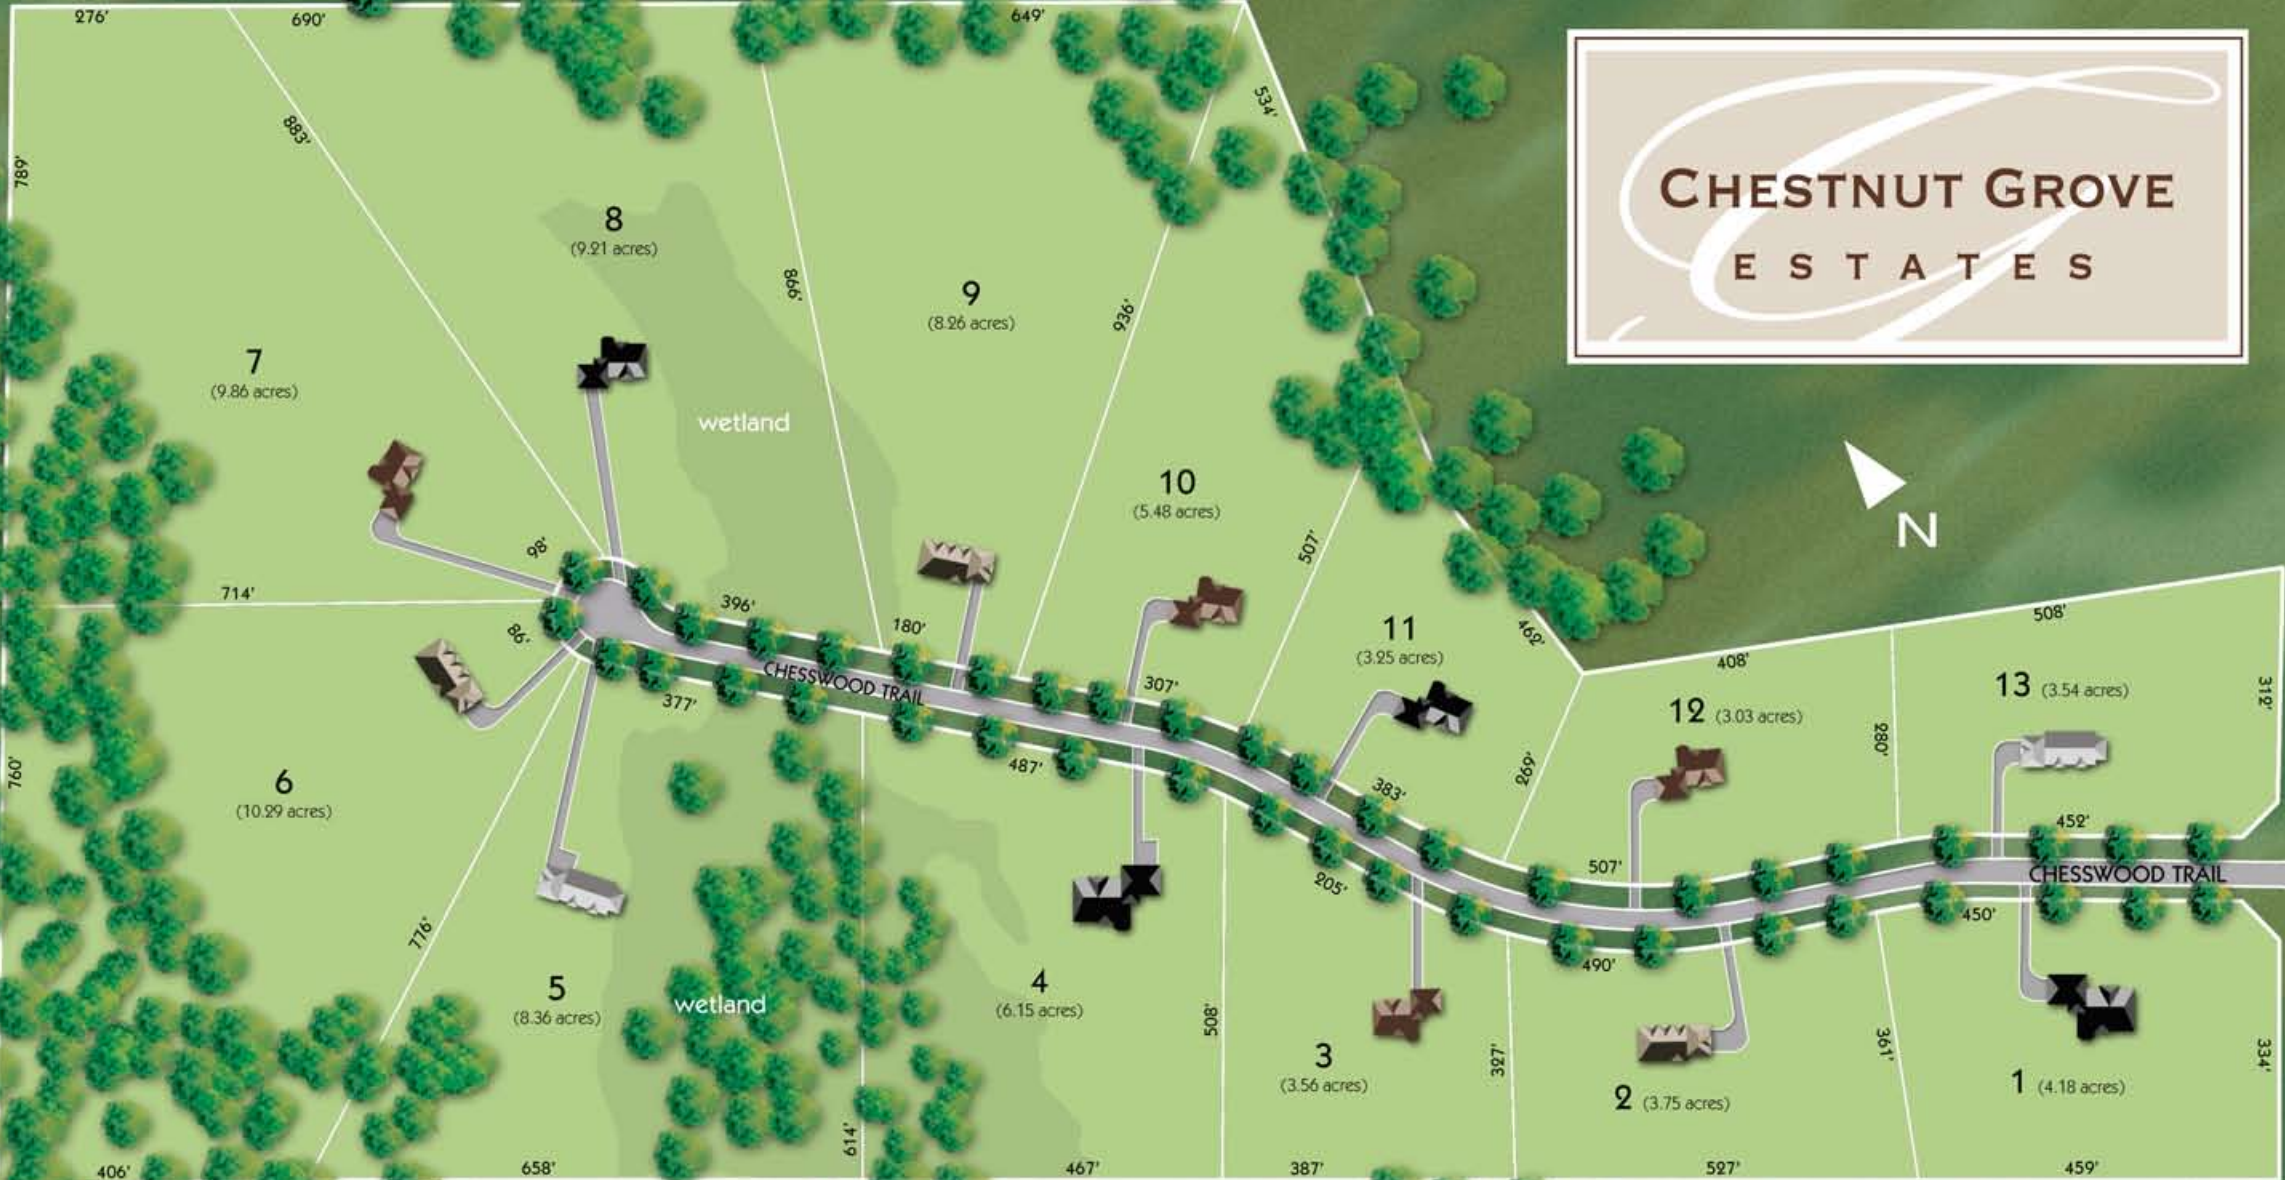

CHESTNUT GROVE ESTATES

CAMPBELLVILLE ROAD

Site plan was drawn to scale, however Winzen reserves the right to make changes without notice. E.&O.E.